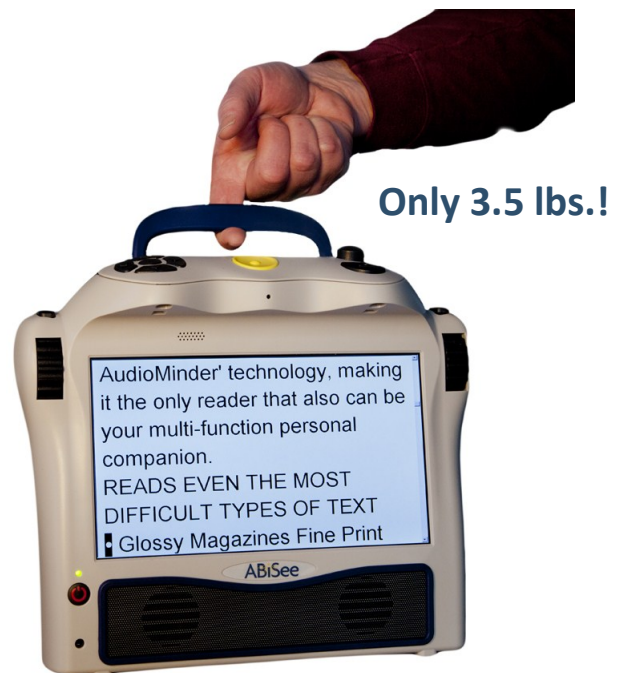

## COOL READER WITH BUILT-IN DISPLAY

Eye-Pal Ace is a revolutionary ultra-portable self-contained console that reads out loud and magnifies printed material for individuals who have difficulties reading printed text. Ace incorporates ABiSee's exclusive AudioMinder™ technology, making it the only reader that can also assist you with your daily schedule.

### *Reads even the most difficult types of text*

- Glossy Magazines
- Fine Print
- Pill Bottle Labels
- Product Packaging
- Restaurant Menus

### *Compact, lightweight, easy to use, all-in-one design*

Cameras, controls and a screen are integrated into a single convenient unit. Easy to carry, easy to use—even for the shakiest of hands:

- No external display to hook up!
- No separate control keypad to fumble around with!
- No unwieldy arms to unfold, install or get in the way!